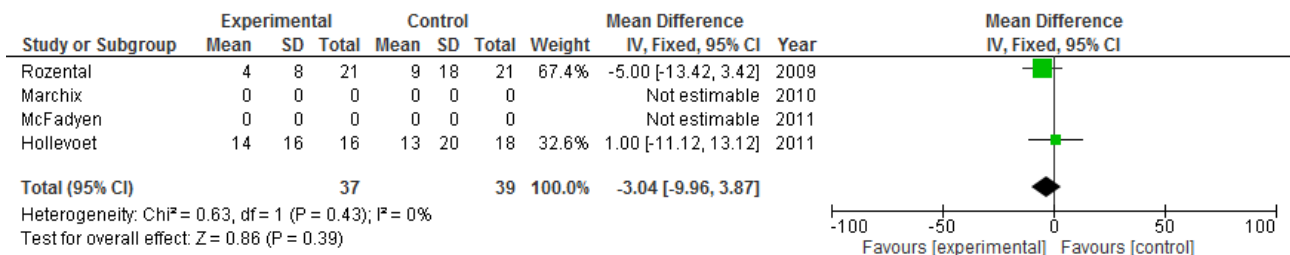

Forest plot of comparison: 1 Volar vinkelstabil skinne vs K-tråd, outcome: DASH, 3 mdr

Forest plot of comparison: 1 Volar vinkelstabil skinne vs K-tråd, outcome: DASH, 6 mdr

Forest plot of comparison: 1 Volar vinkelstabil skinne vs K-tråd, outcome: DASH, 12 mdr